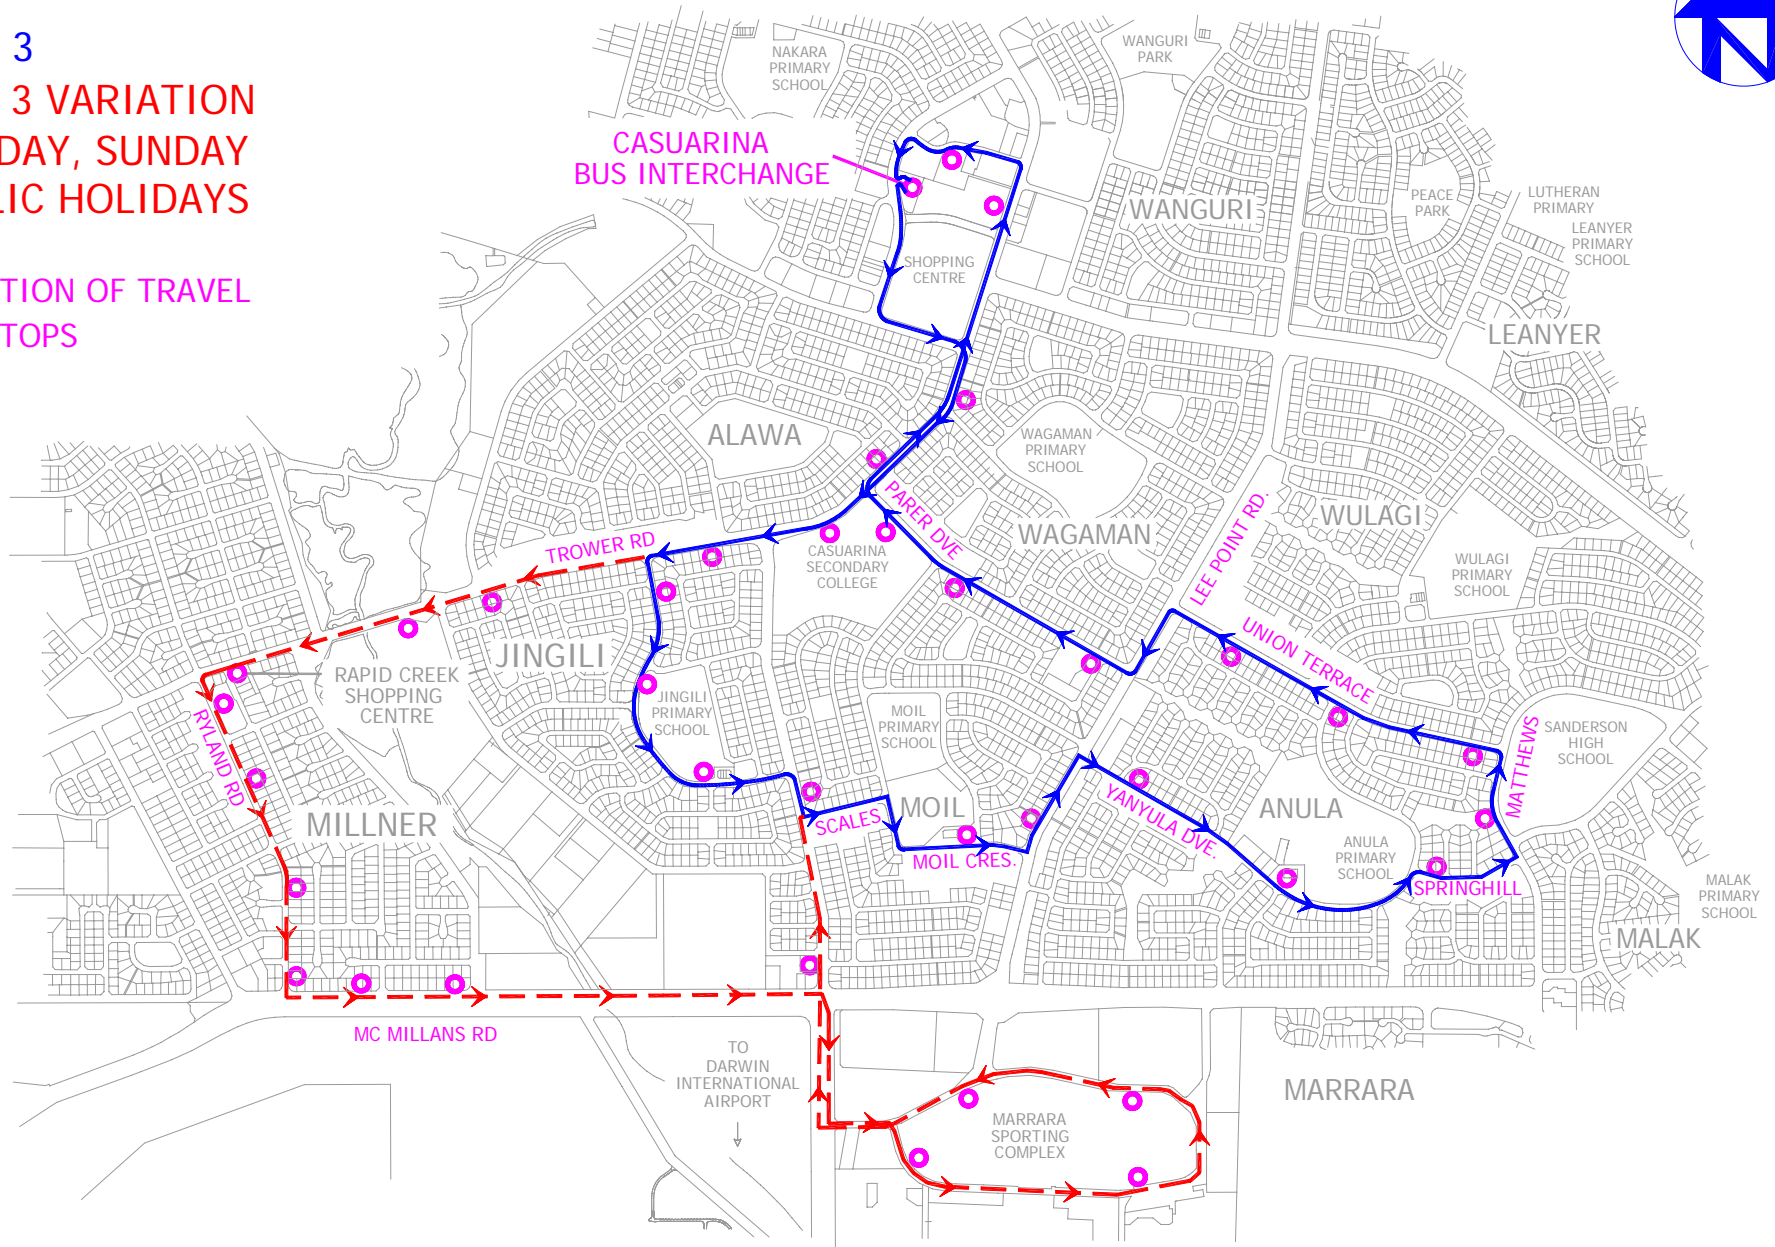

— ROUTE 3
- - ROUTE 3 VARIATION
SATURDAY, SUNDAY
& PUBLIC HOLIDAYS

> DIRECTION OF TRAVEL
● BUS STOPS

CASUARINA JINGILI MARRARA MOIL ALAWA (LOOP)